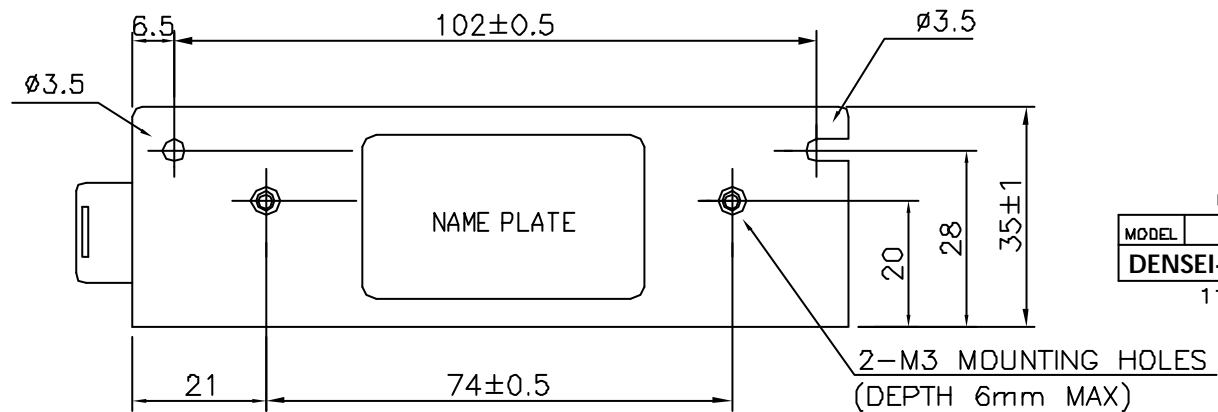

===ACCESSORIES===

\*COVER FOR BARRIER TERMINAL STRIP --- 1

(unit : mm)

MODEL	RT-2
<b>DENSEI-LAMBDA</b>	
1102-03-01F	