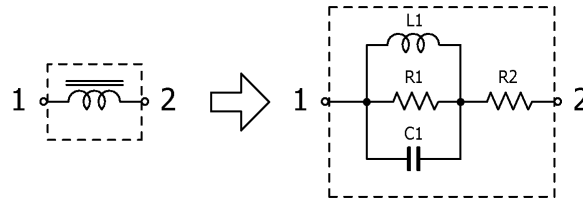

Inductors

Jan. 22, 2019
Simple Model

Commercial Grade for Standard Circuits / NLV32-EF series (2/2)

Circuit Diagram

Circuit Parameters

Part No.	L1[μH]	R1[ohm]	C1[pF]	R2[ohm]
NLV32T-100J-EF	10	24,000	2.080	1.7712
NLV32T-120J-EF	12	27,000	1.817	1.9787
NLV32T-150J-EF	15	34,000	1.771	2.2194
NLV32T-180J-EF	18	43,000	1.856	2.4877
NLV32T-220J-EF	22	46,000	1.908	2.8202
NLV32T-270J-EF	27	62,000	1.776	3.8976
NLV32T-330J-EF	33	69,000	1.541	4.3845
NLV32T-390J-EF	39	87,000	1.591	4.8552
NLV32T-470J-EF	47	81,000	1.521	5.5188
NLV32T-560J-EF	56	100,000	1.718	6.0946
NLV32T-680J-EF	68	110,000	1.498	6.9775
NLV32T-820J-EF	82	140,000	1.494	8.5296
NLV32T-101J-EF	100	80,000	1.368	7.8959
NLV32T-121J-EF	120	89,000	1.342	9.2724
NLV32T-151J-EF	150	100,000	1.347	12.1190
NLV32T-181J-EF	180	110,000	1.351	13.6667
NLV32T-221J-EF	220	120,000	1.555	16.8967
NLV32T-271J-EF	270	100,000	1.637	12.6430
NLV32T-331J-EF	330	120,000	1.544	14.5237
NLV32T-391J-EF	390	130,000	1.664	16.2853
NLV32T-471J-EF	470	150,000	1.587	21.0427